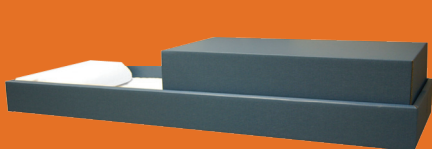

Taylor
Woodgrain finish MDF with cozy fullsize pillow, distinct rosetan crepe interior
\$1195

Family Favorite

Havana Alternative Container
Blue fiberboard, comfortable pillow, and crepe linen interior
\$195

Cardboard Alternative Container
\$45

simple cremation +

havana alternative container

+

scattering tube / terrace biodegradable / spun aluminum

or

or

+